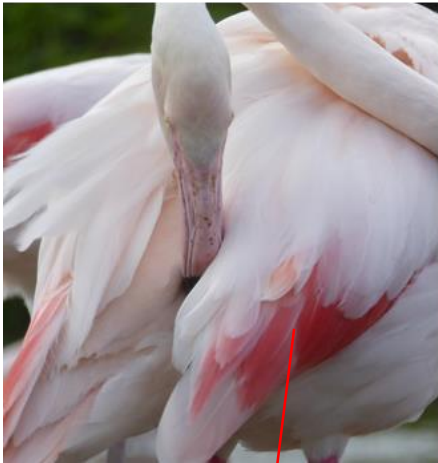

Spot me a... Greater flamingo

Phoenicopterus roseus

Jet black primary and secondary wing feathers.

Bright yellow eyes in bare pink skin.

Bright pastel pink legs and webbed feet.

Mainly white feathers with brightest pink on wings.

Wide upper mandible (shallow keeled).

Pastel pink bill with a black tip.

Long legs and very tall!
Stands up to 150cm.

Pink patches on head and neck feathers caused by preen oil.

facebook.com/FlamingoSpecialistGroup
www.flamingo-sg.org/about
[@flamingospecgrp](https://twitter.com/flamingospecgrp)